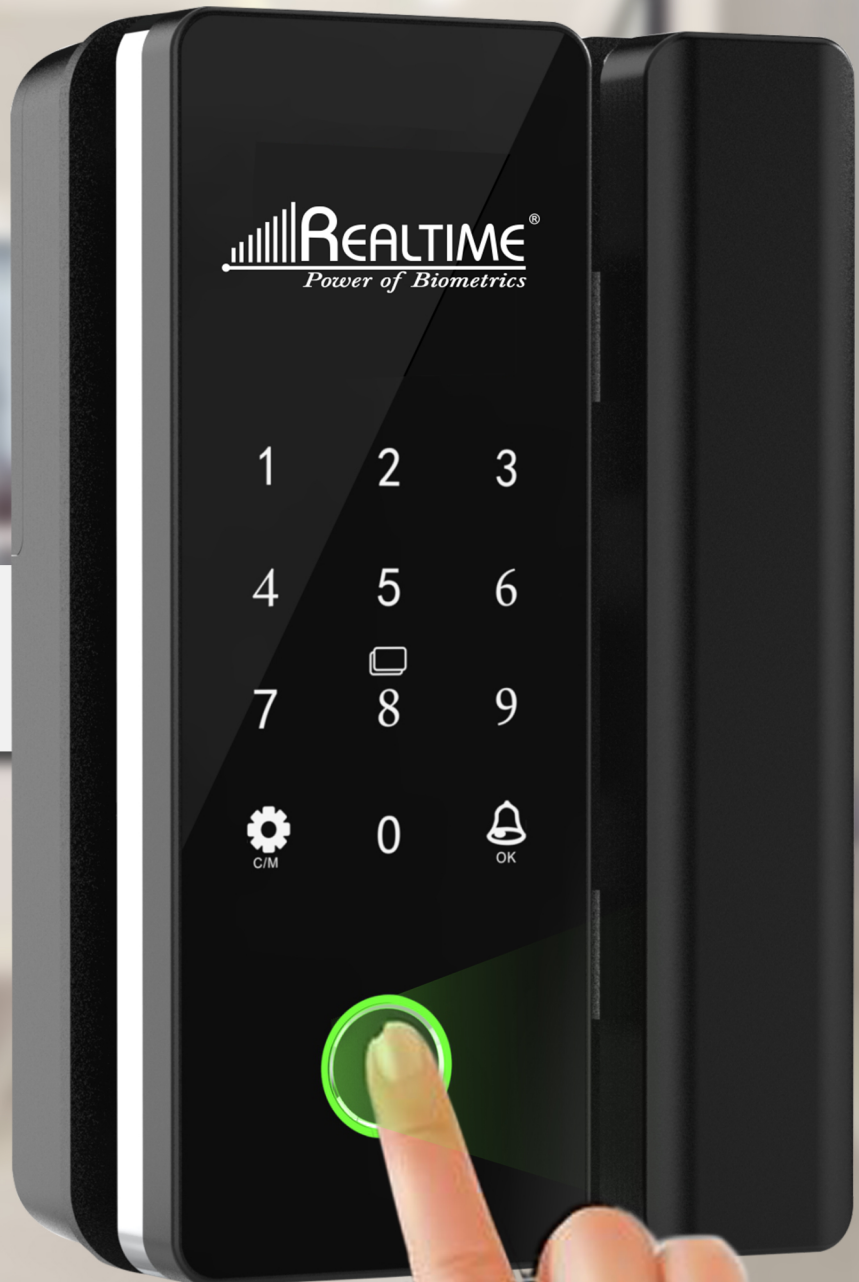

FINGERPRINT Glass Door Lock

GLS 700

- Technology
- Safety
- Easy Installation

Download "Realtime Smart"

www.realtimebiometrics.com